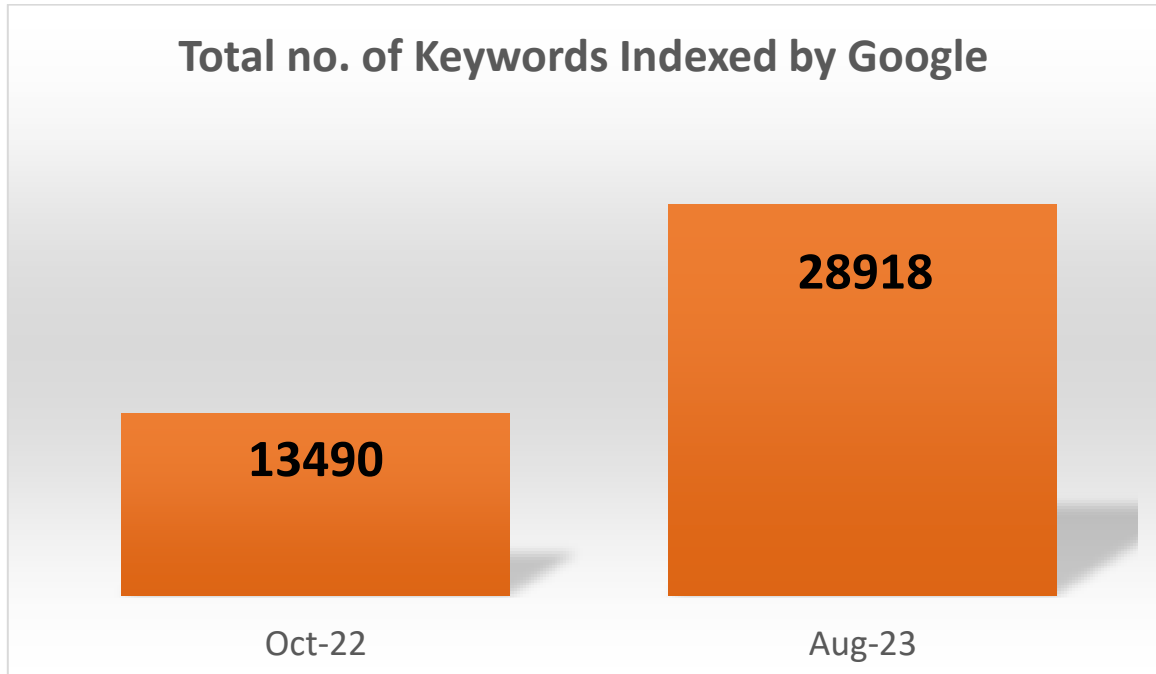

1 Year SEO Performance Analysis

Made for
petshopdirect.com.au

SEO Analysis Powered by

GAMITSEO Performance Analysis

+114% INCREASE

Organic keywords

- 1-3
- 4-10
- 11-20
- 21-50
- 51+

ahrefs.com Print Screen