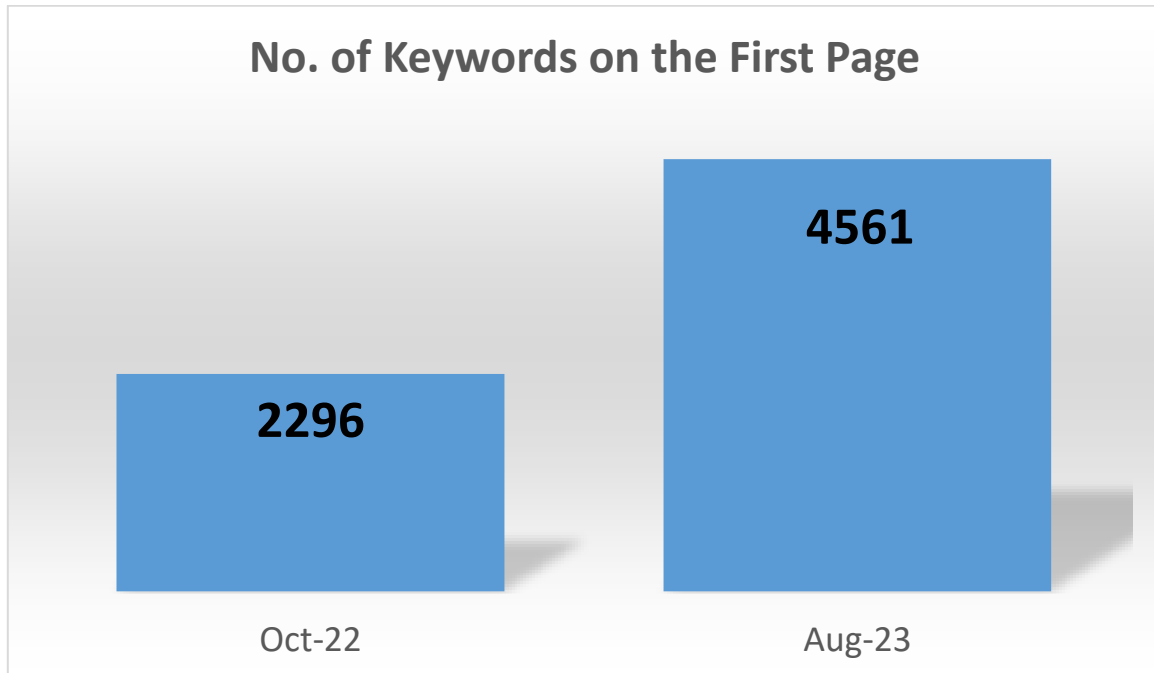

1 Year SEO Performance Analysis

Made for
petshopdirect.com.au

SEO Analysis Powered by

GAMITSEO Performance Analysis

+114% INCREASE

Organic keywords

- 1-3
- 4-10
- 11-20
- 21-50
- 51+

ahrefs.com Print Screen