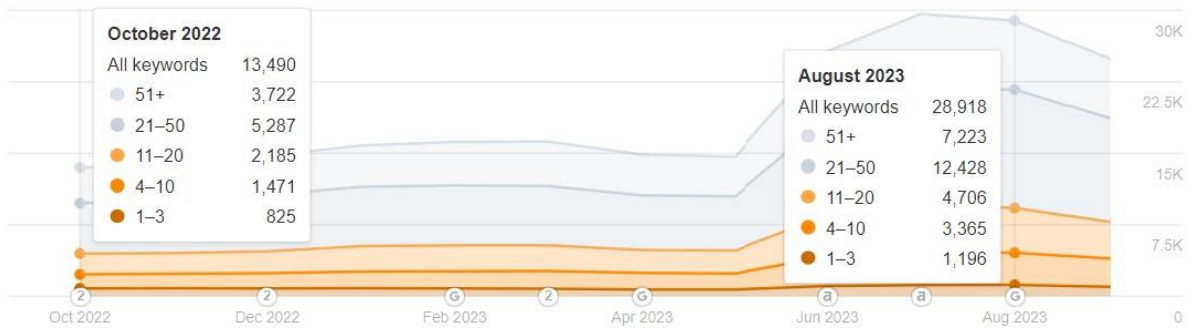

1 Year SEO Performance Analysis

Made for
petshopdirect.com.au

SEO Analysis Powered by

GAMITSEO Performance Analysis

+114% INCREASE

Organic keywords

- 1-3
- 4-10
- 11-20
- 21-50
- 51+

ahrefs.com Print Screen